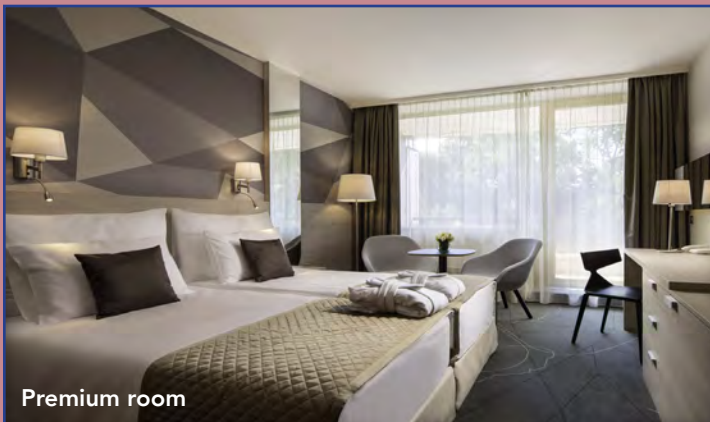

Premium room