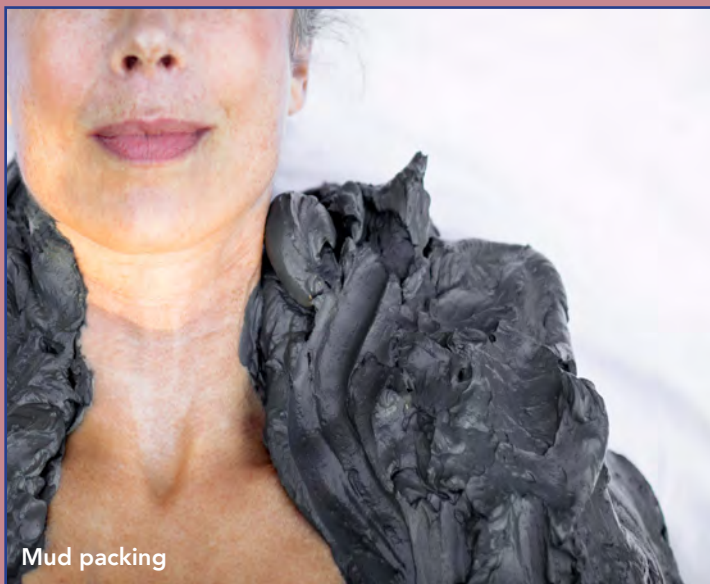

from
$794
per person
in Premium
room

Basic Balneotherapy Package includes:

- Leisure Package services plus treatments
- 6 individual classical cure treatments, combining natural resources and physical therapy. The basic elements of the therapy, according to the individual treatment plan include:
  - Physician's initial check-up and 6 treatments from the following, as prescribed:
    - Balneotherapy * Hydrotherapy * Physiotherapy (incl. Max 3 medical massages 20')
    - Electrotherapy * Mudpack (20')
    - Inhalation (60')

from
$1030
per person
in Premium
room

Essential Spa Stay Package includes:

- Leisure Package services plus treatments
- 12 individual classical cure treatments, focused on relaxation. Available treatments in package: Physician's initial check-up and 12 treatments from the following, as prescribed:
  - Balneotherapy * Hydrotherapy * Physiotherapy (incl. Max 4 medical massages 20')
  - Electrotherapy * Mudpack (20')
  - Inhalation (60')

from
$1,277
per person
in Premium
room

Mud packing

* Upgrade to higher category rooms are available. Please ask for surcharges.

* Leisure Package includes: half board & use of spa facilities (pool, sauna & fitness room). No treatments or massages are included in Leisure Package rates.