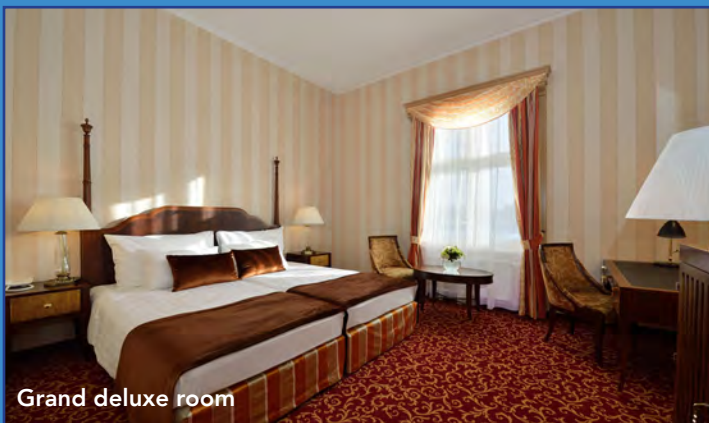

Essencial Spa Stay Package includes:

from
\$1,277
per person
in Deluxe
room

- * Leisure Package services plus treatments
- * 12 individual classical cure treatments, focused on relaxation. Available treatments in package: Physician's initial check-up and 12 treatments from the following, as prescribed:
 - Balneotherapy * Hydrotherapy * Physiotherapy (incl. Max 4 medical massages 20') * Electrotherapy * Mudpack (20') * Inhalation (60')

Ensana Grand Margaret Island Health Spa Hotel

2 Week Basic Balneotherapy, Complete Spa Therapy & Leisure Packages
January 11, 2024- January 10, 2025

Leisure Package includes:

- * 14 night accommodation in Deluxe Room
- * Welcome cocktail, half board including breakfast & dinner (beverages not included)
- * Group exercise classes: gymnastics, aqua-fitness, stretching, Nordic walking (per schedule)
- * Unlimited use of swimming pools, thermal bath, whirlpool, sauna, aroma & steam room, fitness center, jacuzzi
- * 24/7 use of Ensana Health Club
- * Once a week coffee & cake at the bar
- * Ladies' hours in the thermal basins: Monday-Wednesday-Friday between 12 p.m. & 1 p.m.
- * Tax & Service charge
- * Complimentary dental exam upon request
- * Bathrobes are available
- * Complimentary Wifi in entire hotel