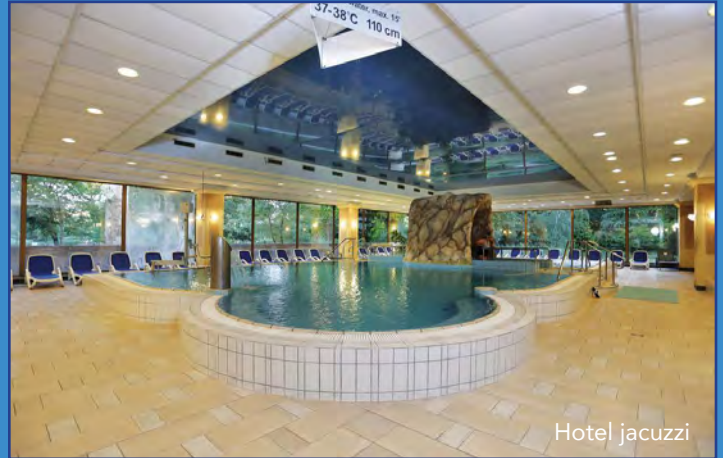

Ensana Grand Margaret Island Health Spa Hotel

3 Week Complete Spa Therapy
January 11, 2024- January 10, 2025

Complete Spa Therapy Package includes:

from
$3,520
per person
in Deluxe
room

- Leisure Package services plus treatments
- 36 individual classical cure treatments, focused on relaxation. Available treatments in package: Physician's initial check-up and 45 treatments from the following, as prescribed:
- Balneotherapy * Hydrotherapy * Physiotherapy (incl. Max 15 medical massages 20')
- Electrotherapy * Mudpack (20')
- Inhalation (60')