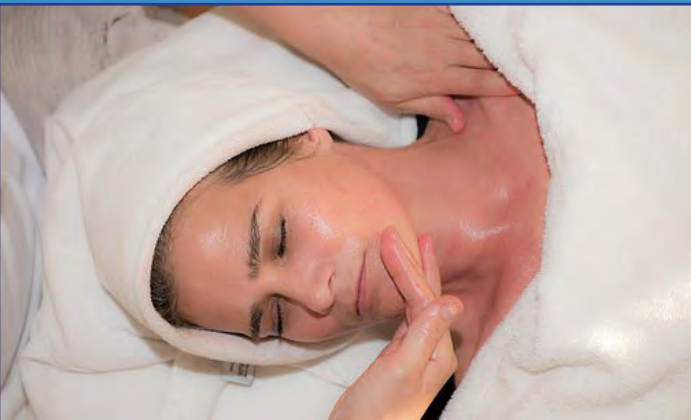

* Upgrade to Deluxe plus, Suite or Deluxe suite are available. Please ask for surcharges.

* Leisure Package includes: half board & use of spa facilities (pool, sauna & fitness room). No treatments or massages are included in Leisure Package rates.